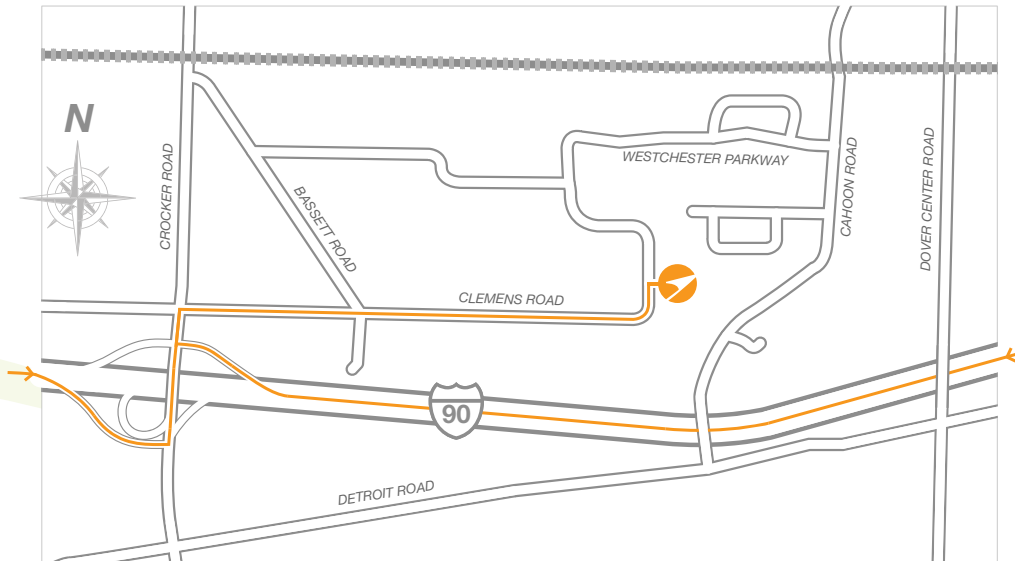

MAP AND DIRECTIONS

MARKETING DIRECTIONS, INC.

28005 Clemens Road
Westlake, Ohio 44145
tel 440-835-5550

FROM THE EAST:

- I-90 W towards Toledo
- Take the Crocker Bassett Road exit – Exit 156
- Turn right off ramp onto Crocker Road
- Turn right at Clemens Road
- Marketing Directions will be located on right side of Clemens Road (one mile down, just past the sharp bend)

FROM THE WEST:

- I-90 E towards Cleveland
- Take the Crocker Bassett Road exit – Exit 156
- Turn left off ramp onto Crocker Road
- Turn right at Clemens Road
- Marketing Directions will be located on right side of Clemens Road (one mile down, just past the sharp bend)

FROM THE SOUTHEAST:

- Take I-480 W
- Take exit 17A-B to merge onto Jennings Freeway OH-176 N toward Cleveland
- Take the I-490 E/I-90 W exit
- Follow signs for I-90 W and merge onto I-90 W
- Continue with directions from the east

FROM THE SOUTH:

- Take I-71 N to I-480 W
- Take the Clague Road exit – Exit 7 – and turn right toward Westlake/Fairview Park
- Follow Clague Road (cross Lorain, Center Ridge, Hilliard and Detroit roads)
- Cross over I-90, then turn left onto Sperry Road
- Cross Columbia Road and head straight onto I-90 W on-ramp
- Continue with directions from the east